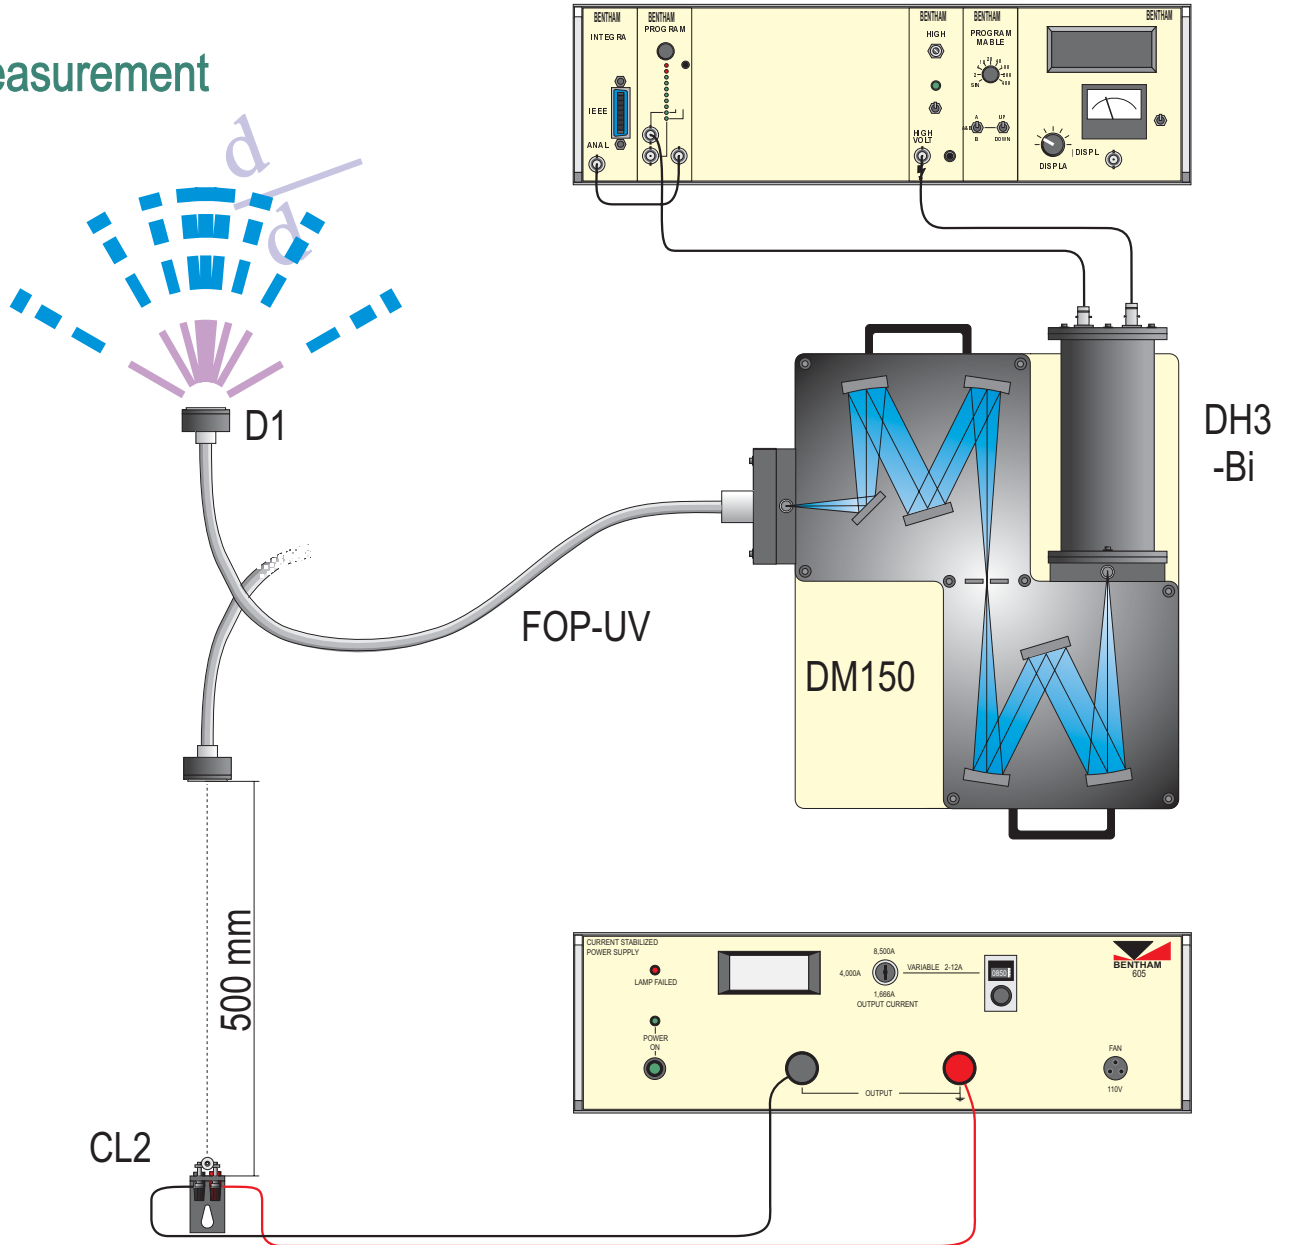

Spectral Irradiance

Measurement

Calibration

SS.0034.DM15