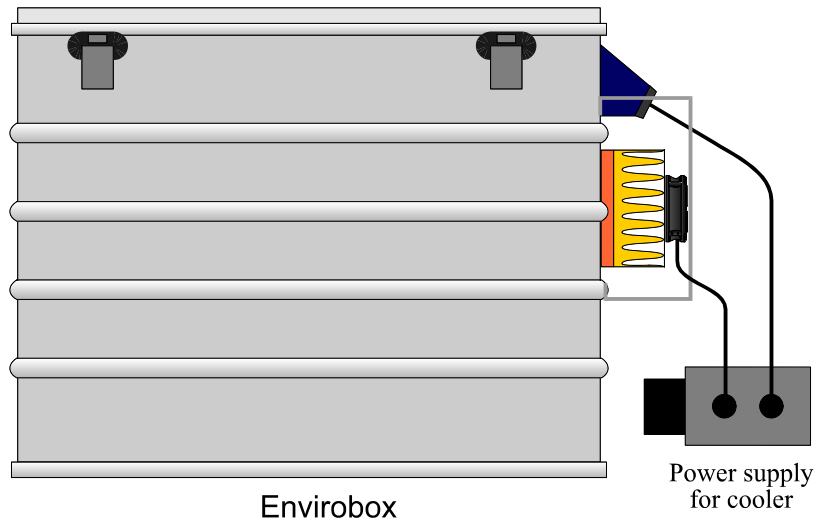

**ENVIROBOX temperature-controlled weatherproof enclosure designed to house Bentham measurement systems in harsh environmental conditions**

**Rotating Shadow Band accessory (RSB)**

**RSB with CL6**

# **Bentham Envirobox**

***UV Solar Irradiance System  
in temperature-controlled weatherproof enclosure***