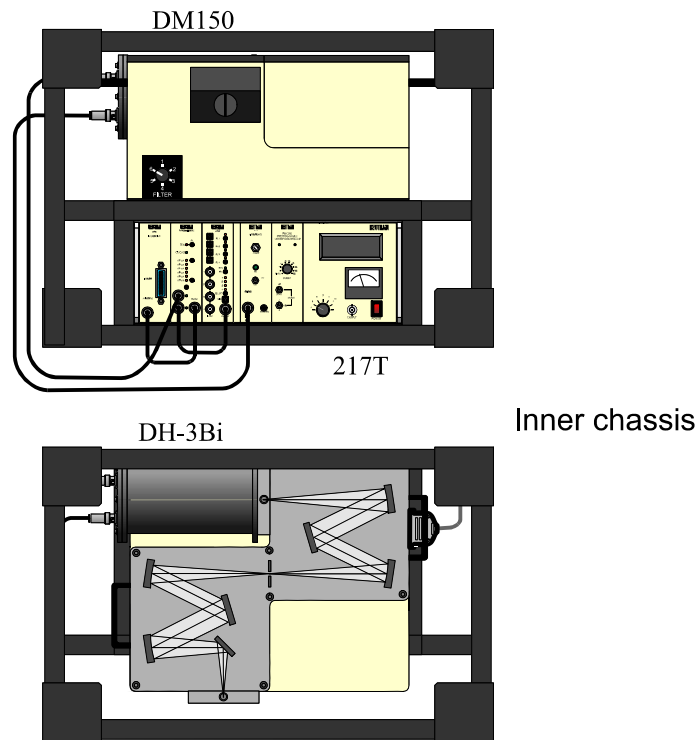

Bentham Envirobox

***UV Solar Irradiance System
in temperature-controlled weatherproof enclosure***