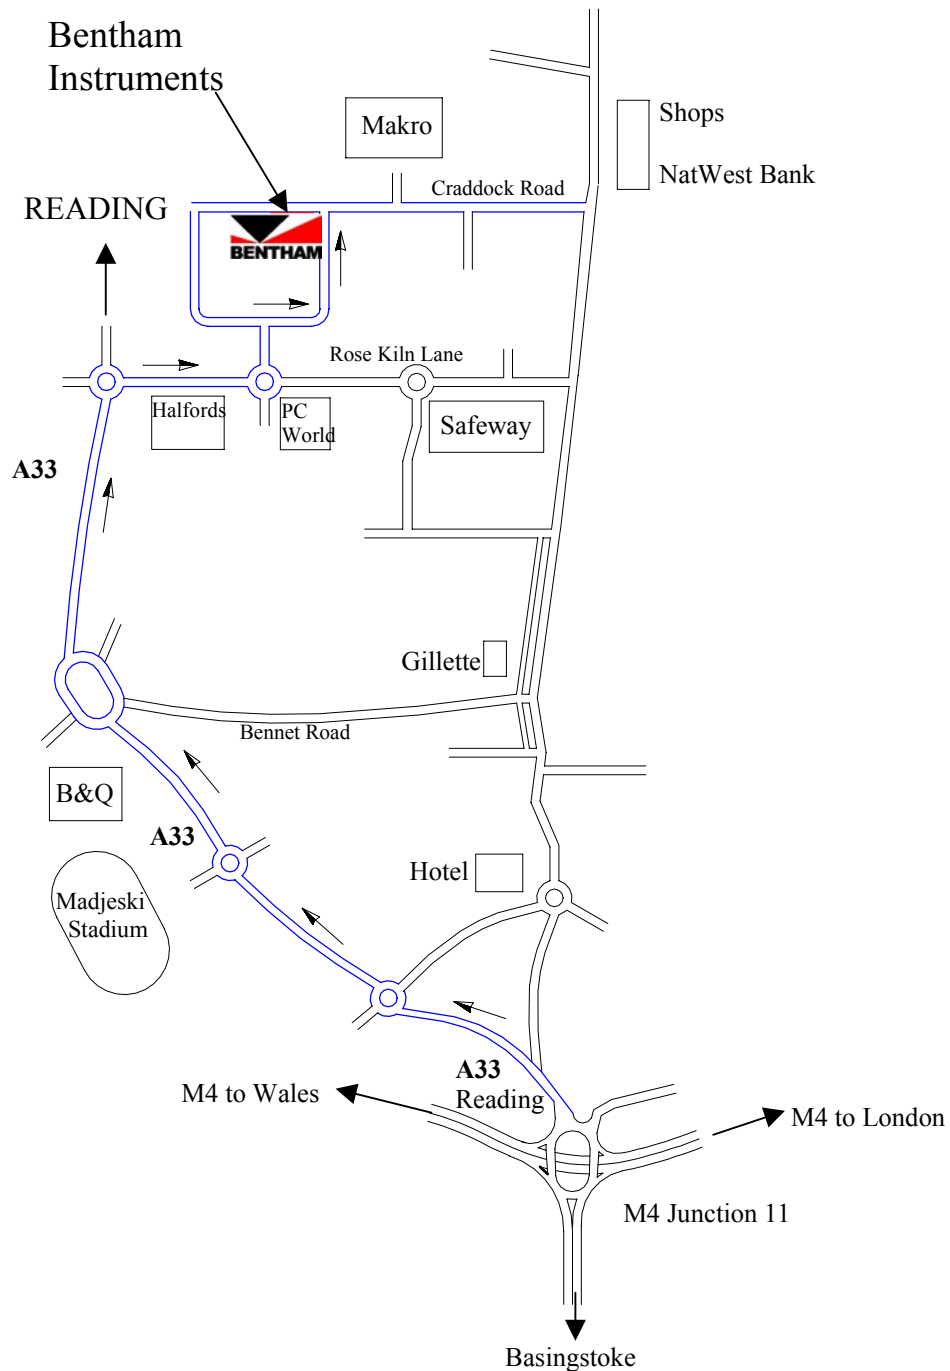

## Directions

### From the M4 Junction 11

Take the A33 towards Reading. Continue on the A33 over the next three roundabouts.

At the fourth roundabout take the third exit into Rose Kiln Lane. Continue up the hill to a mini-roundabout, turn left into Boulton Road. At the T junction turn right and bear round to the left.

Bentham Instruments is at the end of the road on your left. To access the car park turn left at the T junction and first left into the car park.